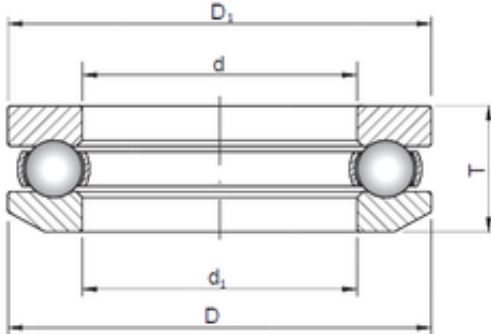

ISO 53307 thrust ball bearings

Bearing No. 53307

Bore Diameter	35 mm
Outer Diameter	68 mm
d	35 mm
d1	37 mm
D	68 mm
D1	68 mm
T	25,6 mm

53307 Bearing 2D drawings and 3D CAD models