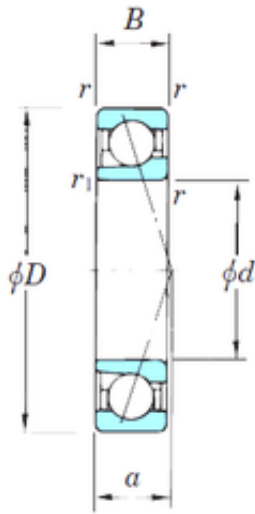

Timken MANUFACTURING (THAILAND)CO.,LTD.

10 mm x 30 mm x 9 mm KOYO 7200CPA
angular contact ball bearings

Bearing No. 7200CPA

Size	10x30x9 mm
Bore Diameter	10 mm
Outer Diameter	30 mm
Width	9 mm
d	10 mm
D	30 mm
B	9 mm
C	9 mm
Angle (°)	15 °
a	7,2 mm
r min.	0,6 mm
r1 min.	0,3 mm
Weight	0,031 Kg
Basic dynamic load rating (C)	5 kN
Basic static load rating (C0)	2,35 kN
(Grease) Lubrication Speed	44 000 r/min
(Oil) Lubrication Speed	68 000 r/min

7200CPA Bearing 2D drawings and 3D CAD models