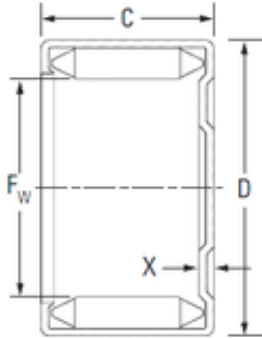

KOYO M24201 needle roller bearings

Bearing No. M24201

Size	38.100x47.625x31.750 mm
Bore Diameter	38.100 mm
Outer Diameter	47.625 mm
Width	31.750 mm
Fw	38.100 mm
D	47.625 mm
C	31.750 mm
x	3.05 mm
b	28.1 mm
Weight	0,135 Kg
Basic dynamic load rating (C)	53.0 kN
Basic static load rating (C0)	132 kN

M24201 Bearing 2D drawings and 3D CAD models