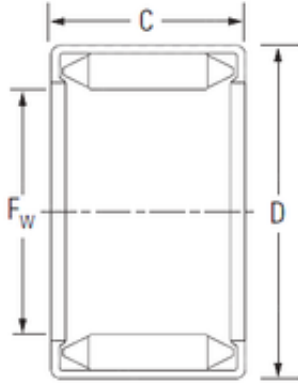

KOYO 30BM3716 needle roller bearings

Bearing No. 30BM3716

Size	30x37x16 mm
Bore Diameter	30 mm
Outer Diameter	37 mm
Width	16 mm
Fw	30 mm
D	37 mm
C	16 mm
Weight	0,033 Kg
Basic dynamic load rating (C)	21,1 kN
Basic static load rating (C0)	28,2 kN

30BM3716 Bearing 2D drawings and 3D CAD models