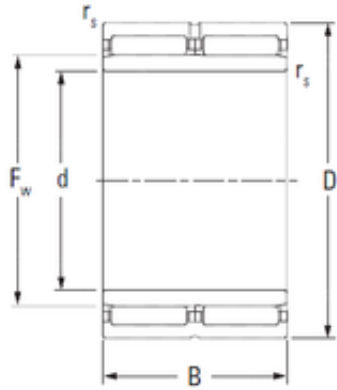

**35 mm x 55 mm x 36 mm KOYO NA6907
needle roller bearings**

Bearing No. NA6907

Size	35x55x36 mm
Bore Diameter	35 mm
Outer Diameter	55 mm
Width	36 mm
d	35 mm
Fw	42 mm
D	55 mm
B	36 mm
C	36 mm
r5 min.	0,6 mm
S	1 mm
Weight	0,34 Kg
Basic dynamic load rating (C)	49,9 kN
Basic static load rating (C0)	88,7 kN
(Grease) Lubrication Speed	10000 r/min

NA6907 Bearing 2D drawings and 3D CAD models