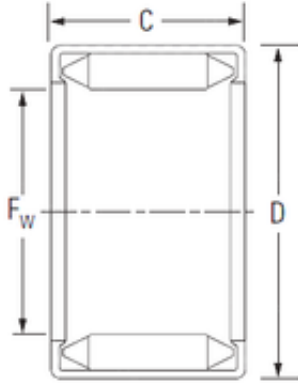

KOYO 22BM2812 needle roller bearings

Bearing No. 22BM2812

Size	22x28x12 mm
Bore Diameter	22 mm
Outer Diameter	28 mm
Width	12 mm
Fw	22 mm
D	28 mm
C	12 mm
Weight	0,016 Kg
Basic dynamic load rating (C)	11,6 kN
Basic static load rating (C0)	22,9 kN

22BM2812 Bearing 2D drawings and 3D CAD models