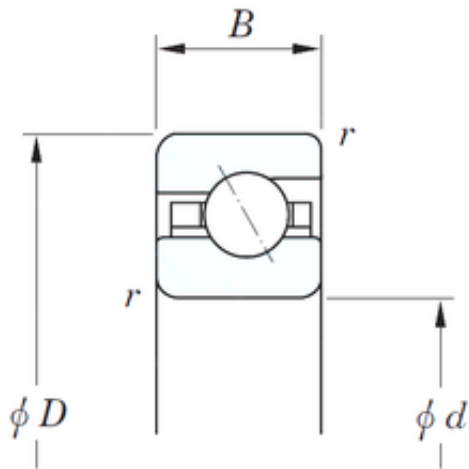

Timken MANUFACTURING (THAILAND)CO.,LTD.

203,2 mm x 219,075 mm x 7,938 mm KOYO
KBA080 angular contact ball bearings

Bearing No. KBA080

Size	203.2x219.075x7.938 mm
Bore Diameter	203,2 mm
Outer Diameter	219,075 mm
Width	7,938 mm
d	203,2 mm
D	219,075 mm
B	7,938 mm
C	7,938 mm
r	1 mm
Weight	0,259 Kg
Basic dynamic load rating (C)	11 kN
Bearing No.	KBA080
r(min)	1
Cr	11.0
C0r	23.0
Mass(kg)	0.259

KBA080 Bearing 2D drawings and 3D CAD models