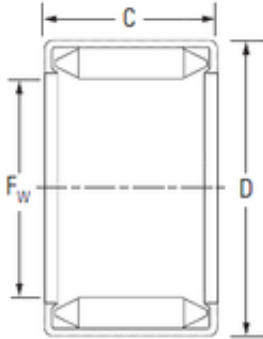

KOYO BT3016 needle roller bearings

Bearing No. BT3016

Size	47.625x57.15x25.4 mm
Bore Diameter	47,625 mm
Outer Diameter	57,15 mm
Width	25,4 mm
Fw	47,625 mm
D	57,15 mm
C	25,4 mm
Weight	0,099 Kg
Basic dynamic load rating (C)	37,5 kN
Basic static load rating (C0)	75,5 kN

BT3016 Bearing 2D drawings and 3D CAD models