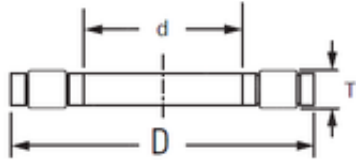

KOYO K,81215LPB thrust roller bearings

Bearing No. K,81215LPB

Size	75x110x11 mm
Bore Diameter	75 mm
Outer Diameter	110 mm
Width	11 mm
d	75 mm
D	110 mm
T	11 mm
Ea	81 mm
Eb	104 mm
Weight	0,197 Kg
Basic dynamic load rating (C)	143 kN
Basic static load rating (C0)	453 kN

K,81215LPB Bearing 2D drawings and 3D CAD models