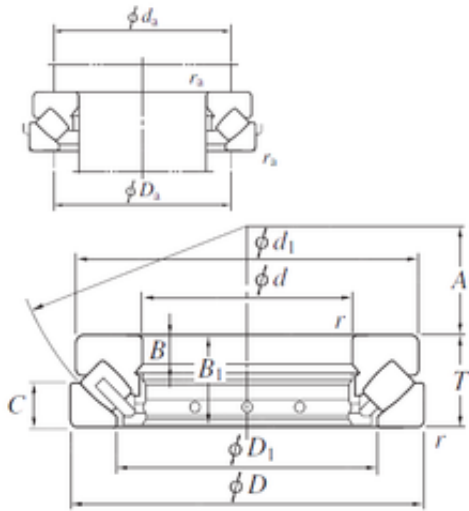

Timken MANUFACTURING (THAILAND)CO.,LTD.

560 mm x 750 mm x 37 mm KOYO 292/560
thrust roller bearings

Bearing No. 292/560

Size	560x750x115 mm
Bore Diameter	560 mm
Outer Diameter	750 mm
Width	115 mm
d	560 mm
D	750 mm
T	115 mm
d1	732 mm
r min.	5 mm
A	302 mm
B	37 mm
B1	111 mm
C	60 mm
D1	644 mm
da min.	645 mm
Da max.	690 mm
ra max.	4 mm
Weight	145 Kg
Basic dynamic load rating (C)	2770 kN

292/560 Bearing 2D drawings and 3D CAD models