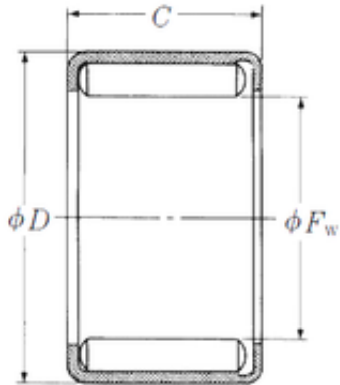

**NSK Y-2414 needle roller bearings**

Bearing No. Y-2414

Size	38.1x47.625x22.22 mm
Bore Diameter	38,1 mm
Outer Diameter	47,625 mm
Width	22,22 mm
Fw	38,1 mm
D	47,625 mm
C	22,22 mm
Weight	0,089 Kg
Basic dynamic load rating (C)	44,5 kN

Y-2414 Bearing 2D drawings and 3D CAD models