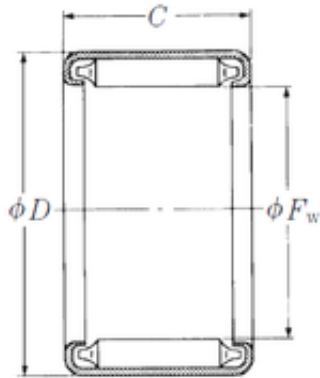

NSK J-2412 needle roller bearings

Bearing No. J-2412

Size	38.1x47.625x19.05 mm
Bore Diameter	38,1 mm
Outer Diameter	47,625 mm
Width	19,05 mm
Fw	38,1 mm
D	47,625 mm
C	19,05 mm
Weight	0,058 Kg
Basic dynamic load rating (C)	28,5 kN

J-2412 Bearing 2D drawings and 3D CAD models