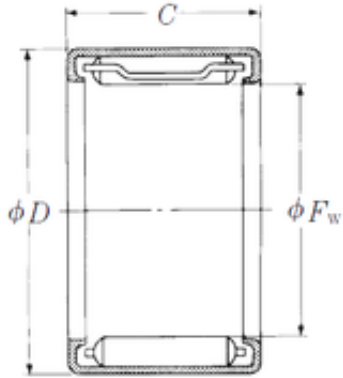

NSK FJL-1525L needle roller bearings

Bearing No. FJL-1525L

Size	15x22x25 mm
Bore Diameter	15 mm
Outer Diameter	22 mm
Width	25 mm
Fw	15 mm
D	22 mm
C	25 mm
Weight	0,024 Kg
Basic dynamic load rating (C)	18,7 kN

FJL-1525L Bearing 2D drawings and 3D CAD models