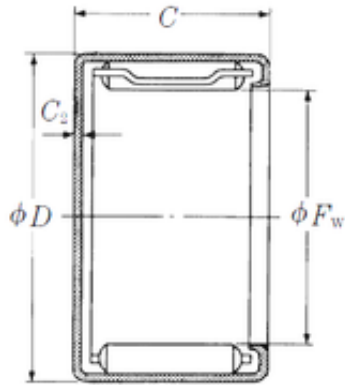

NSK MFJL-1725L needle roller bearings

Bearing No. MFJL-1725L

Size	17x24x25 mm
Bore Diameter	17 mm
Outer Diameter	24 mm
Width	25 mm
Fw	17 mm
D	24 mm
C	25 mm
C2	1 mm
Weight	30 Kg
Basic dynamic load rating (C)	19600 kN

MFJL-1725L Bearing 2D drawings and 3D CAD models