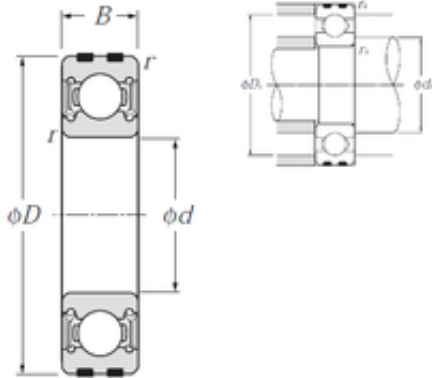

**25 mm x 52 mm x 15 mm NTN EC-6205LLU
deep groove ball bearings**

Bearing No. EC-6205LLU

Size	25x52x15 mm
Bore Diameter	25 mm
Outer Diameter	52 mm
Width	15 mm
d	25 mm
D	52 mm
B	15 mm
C	15 mm
r min.	1 mm
da min.	30 mm
da max	32 mm
Da max.	47 mm
ra max.	1 mm
Weight	0,122 Kg
Basic dynamic load rating (C)	14 kN
Basic static load rating (C0)	7,85 kN
Limiting speed	8 900 r/min

EC-6205LLU Bearing 2D drawings and 3D CAD models