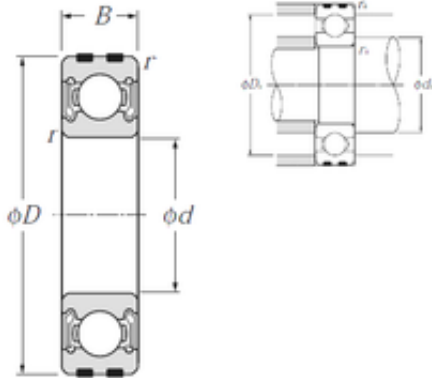

**40 mm x 80 mm x 18 mm NTN EC-6208LLB
deep groove ball bearings**

Bearing No. EC-6208LLB

Size	40x80x18 mm
Bore Diameter	40 mm
Outer Diameter	80 mm
Width	18 mm
d	40 mm
D	80 mm
B	18 mm
C	18 mm
r min.	1,1 mm
da min.	46,5 mm
da max	51 mm
Da max.	73,5 mm
ra max.	1 mm
Weight	0,352 Kg
Basic dynamic load rating (C)	29,1 kN
Basic static load rating (C0)	17,8 kN
(Grease) Lubrication Speed	8 700 r/min

EC-6208LLB Bearing 2D drawings and 3D CAD models