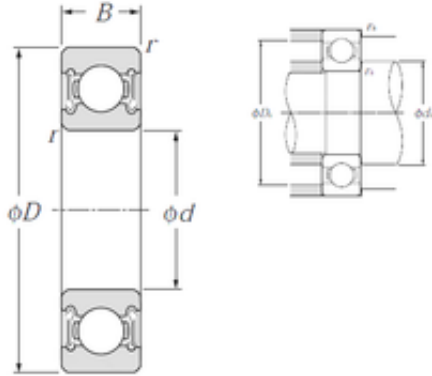

85 mm x 120 mm x 18 mm NTN 6917LLB deep groove ball bearings

Bearing No. 6917LLB

Size	85x120x18 mm
Bore Diameter	85 mm
Outer Diameter	120 mm
Width	18 mm
d	85 mm
D	120 mm
B	18 mm
C	18 mm
r min.	1,1 mm
da min.	91,5 mm
da max	94 mm
Da max.	113,5 mm
ra max.	1 mm
Weight	0,536 Kg
Basic dynamic load rating (C)	32 kN
Basic static load rating (C0)	29,6 kN
(Grease) Lubrication Speed	5 400 r/min

6917LLB Bearing 2D drawings and 3D CAD models