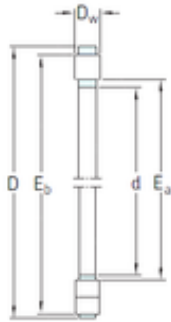

# Timken MANUFACTURING (THAILAND)CO.,LTD.

K811...K812..  
K893...K894..

## SKF K89309TN thrust roller bearings

Bearing No. K89309TN

Size	45x85x49 mm
Bore Diameter	45 mm
Outer Diameter	85 mm
Width	49 mm
d	45 mm
D	85 mm
T	49 mm
Dw	7,5 mm

K89309TN Bearing 2D drawings and 3D CAD models