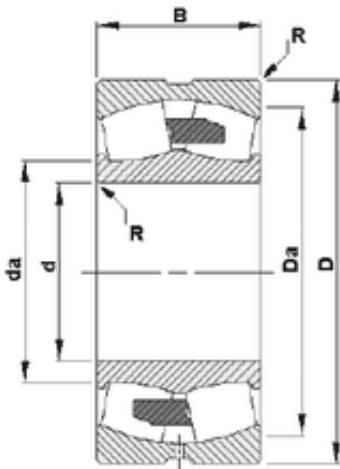

# Timken MANUFACTURING (THAILAND)CO.,LTD.

1000 mm x 1580 mm x 580 mm Timken  
241/1000YMB spherical roller bearings

Bearing No. 241/1000YMB

Size	1000x1580x580 mm
Bore Diameter	1000 mm
Outer Diameter	1580 mm
Width	580 mm
d	1000 mm
D	1580 mm
B	580 mm
C	580 mm
R	9 mm
Da	1444 mm
da	1120 mm

241/1000YMB Bearing 2D drawings and 3D CAD models