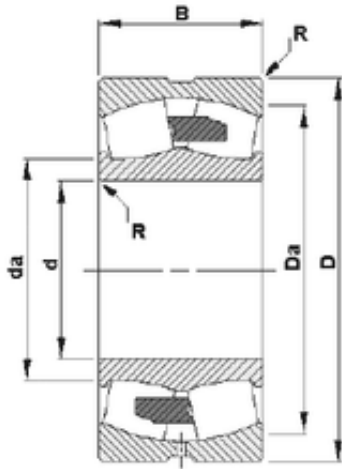

Timken MANUFACTURING (THAILAND)CO.,LTD.

300 mm x 500 mm x 160 mm Timken
23160YMB spherical roller bearings

Bearing No. 23160YMB

Size	300x500x160 mm
Bore Diameter	300 mm
Outer Diameter	500 mm
Width	160 mm
d	300 mm
D	500 mm
B	160 mm
C	160 mm
R	4 mm
Da	453 mm
da	345 mm

23160YMB Bearing 2D drawings and 3D CAD models