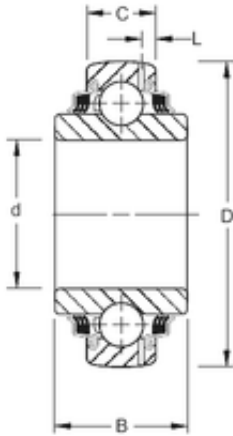

Timken MANUFACTURING (THAILAND)CO.,LTD.

ROUND BORE

51,18 mm x 100 mm x 33,34 mm Timken
GW211PPB14 deep groove ball bearings

Bearing No. GW211PPB14

Size	51.18x100x33.34 mm
Bore Diameter	51,18 mm
Outer Diameter	100 mm
Width	33,34 mm
d	51,18 mm
D	100 mm
B	33,34 mm
C	25 mm
Weight	0,907 Kg
Basic dynamic load rating (C)	48,8 kN

GW211PPB14 Bearing 2D drawings and 3D CAD
models