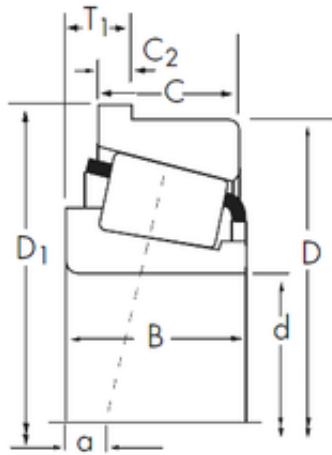

Timken MANUFACTURING (THAILAND)CO.,LTD.

47,625 mm x 107,95 mm x 29,317 mm Timken
467/453-B tapered roller bearings

Bearing No. 467/453-B

| | |
|----------------|-------------------------|
| Size | 47.625x107.95x29.317 mm |
| Bore Diameter | 47,625 mm |
| Outer Diameter | 107,95 mm |
| Width | 29,317 mm |
| d | 47,625 mm |
| D | 107,95 mm |
| T1 | 11,112 mm |
| B | 29,317 mm |
| C | 22,225 mm |
| R | 0,8 mm |

467/453-B Bearing 2D drawings and 3D CAD models